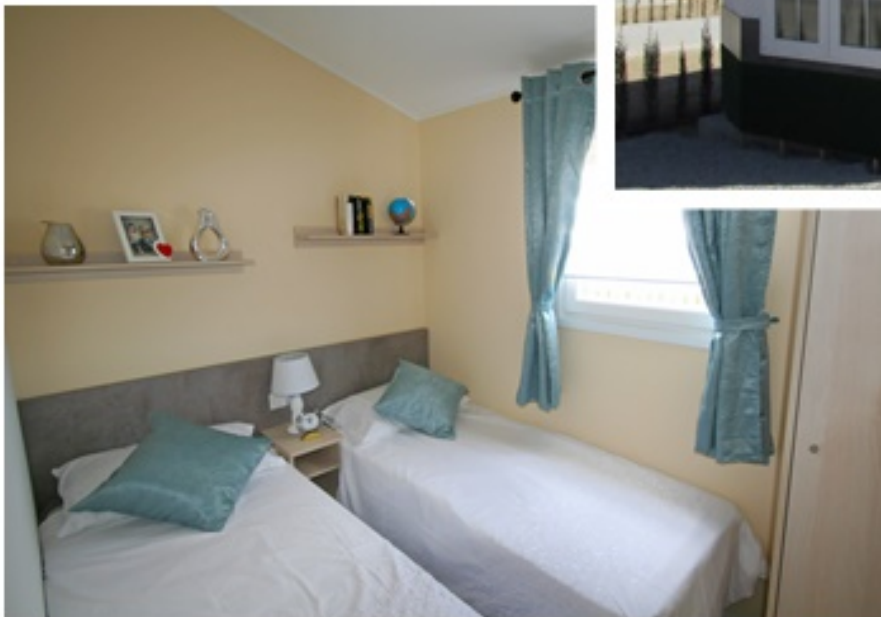

The new 43 x 13.5 Windsor Largo

Costadifference

The new Windsor Largo park home	€74,450 custom-built
13.12m x 4.12m or 43' x 13.5'	Double glazed windows and doors
Home has 2 bedrooms	Wooden flooring throughout
2 bathrooms both with showers	Real tiles in kitchen
Separate fully fitted kitchen	Walk in and cabin showers
Large master bedroom	Fully insulated walls and flooring
Walk in wardrobe	Choice of colours inside and out
French doors to the front	Designed by Costa Difference Spain Ltd