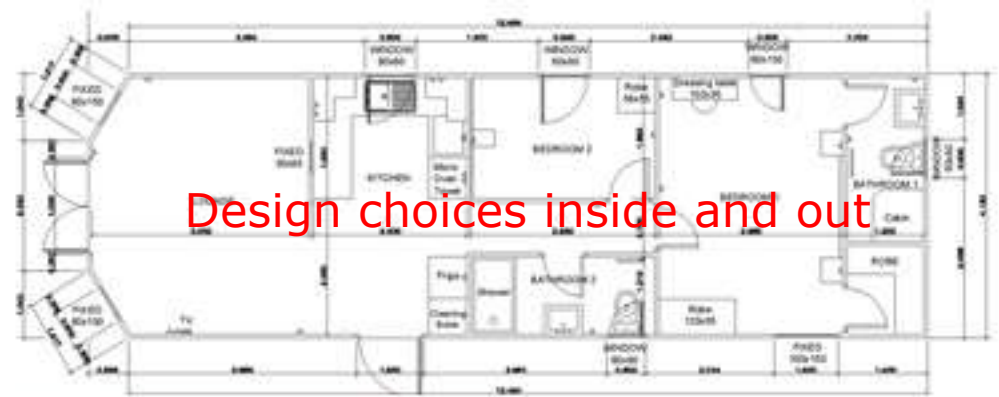

The new 43 x 13.5 Windsor Largo

Costadifference

The new Windsor Largo park home	€74,450 custom-built
13.12m x 4.12m or 43' x 13.5'	Double glazed windows and doors
Home has 2 bedrooms	Wooden flooring throughout
2 bathrooms both with showers	Real tiles in kitchen
Separate fully fitted kitchen	Walk in and cabin showers
Large master bedroom	Fully insulated walls and flooring
Walk in wardrobe	Choice of colours inside and out
French doors to the front	Designed by Costa Difference Spain Ltd