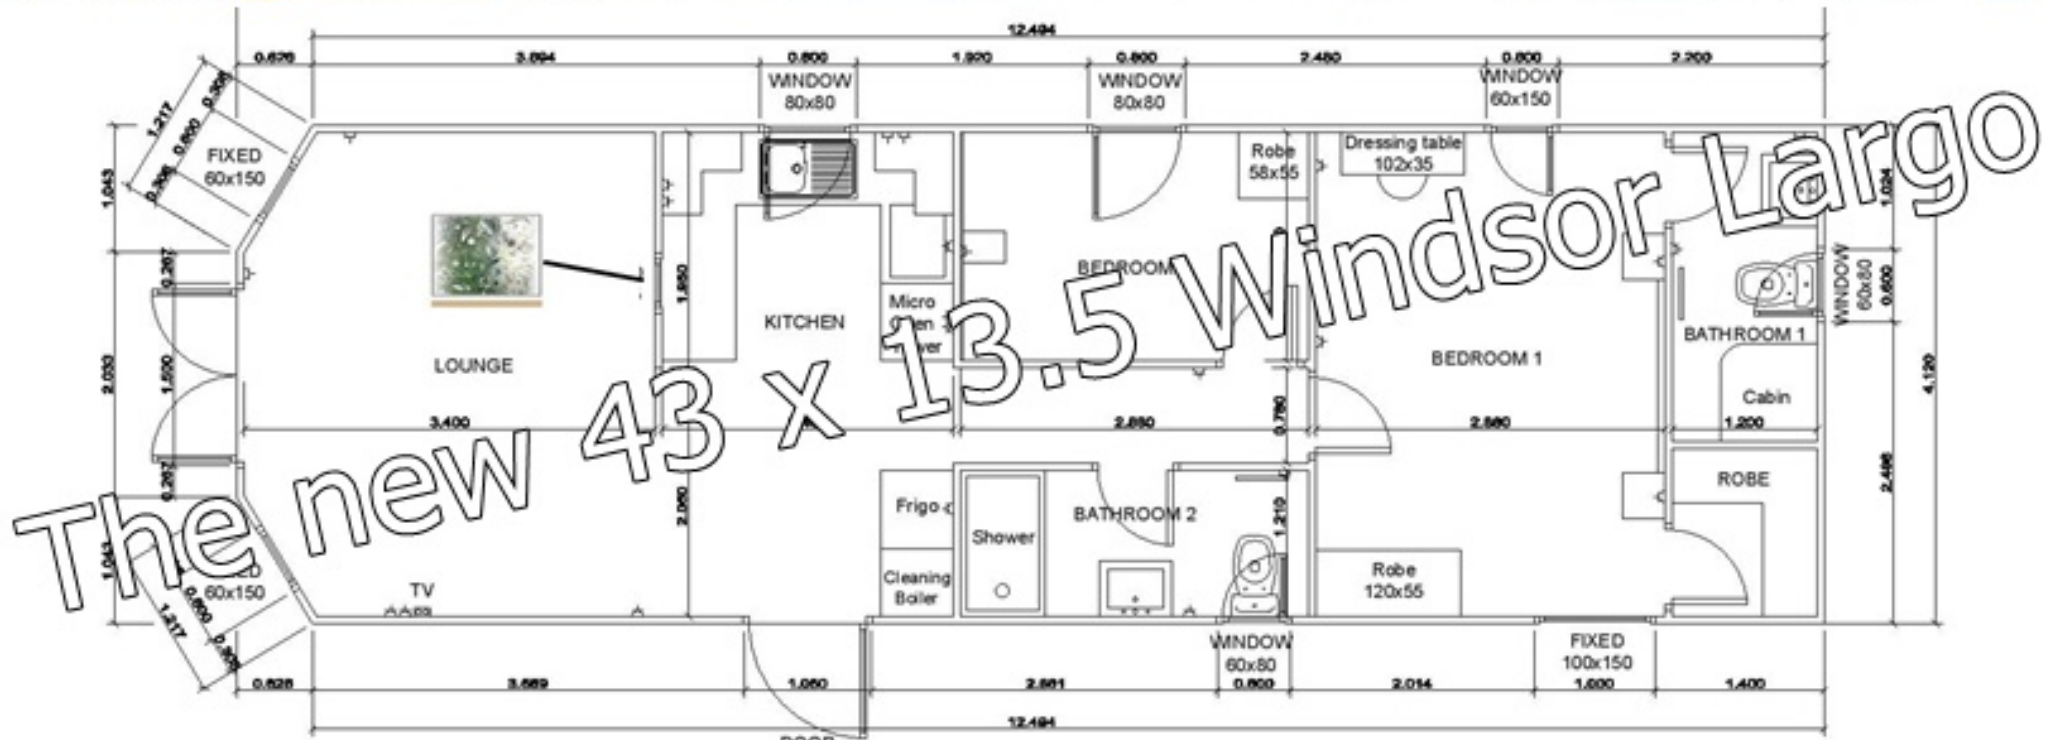

The new 43 x 13.5 Windsor Largo

Costadifference

The new Windsor Largo park home	€74,450 custom-built
13.12m x 4.12m or 43' x 13.5'	Double glazed windows and doors
Home has 2 bedrooms	Wooden flooring throughout
2 bathrooms both with showers	Real tiles in kitchen
Separate fully fitted kitchen	Walk in and cabin showers
Large master bedroom	Fully insulated walls and flooring
Walk in wardrobe	Choice of colours inside and out
French doors to the front	Designed by Costa Difference Spain Ltd