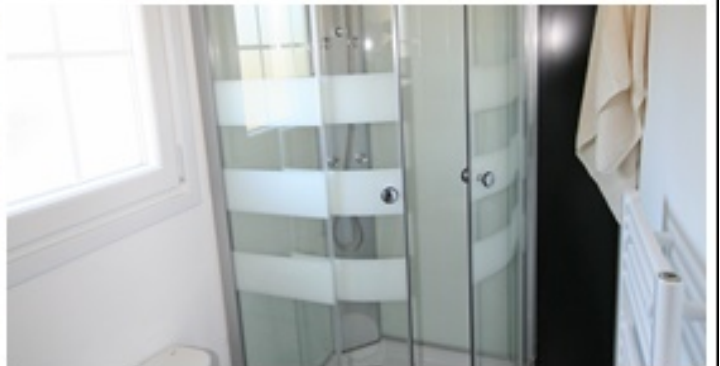

The new 43 x 13.5 Windsor Largo

Costadifference

The new Windsor Largo park home	€74,450 custom-built
13.12m x 4.12m or 43' x 13.5'	Double glazed windows and doors
Home has 2 bedrooms	Wooden flooring throughout
2 bathrooms both with showers	Real tiles in kitchen
Separate fully fitted kitchen	Walk in and cabin showers
Large master bedroom	Fully insulated walls and flooring
Walk in wardrobe	Choice of colours inside and out
French doors to the front	Designed by Costa Difference Spain Ltd